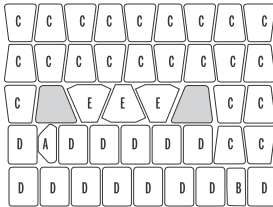

PARISIEN CIRCLE

DESCRIPTION: Paver TEXTURE: Smooth and Beveled

PALLET OVERVIEW

NOTES

One pallet creates one full or two half-circles.

See page 44 to 47 for more technical information.

Specifications per pallet		Imperial	Metric
CIRCLE	Cubing	50.70 ft ²	4.70 m ²
	Approx. Weight	1 534 lbs	696 kg
	Number of rows	6	
	Coverage per row	8.45 ft ²	0.79 m ²
	Circle diameter	7' 11"	2.41 m

L	H	W	A	Unit dimensions		Units/pallet
				in	mm	
HALF OCTAGON		Height		2 3/8	60	6 units
		Width		Variable	Variable	
		Length		Variable	Variable	
B		Height		2 3/8	60	6 units
		Width		Variable	Variable	
		Length		Variable	Variable	
C		Height		2 3/8	60	138 units
		Width		Variable	Variable	
		Length		Variable	Variable	
D		Height		2 3/8	60	84 units
		Width		Variable	Variable	
		Length		Variable	Variable	
E		Height		2 3/8	60	18 units
		Width		Variable	Variable	
		Length		Variable	Variable	

sandlewood

shale grey

champlain grey

chestnut brown

PARISIEN SQUARE AND RECTANGLE

DESCRIPTION: Paver TEXTURE: Smooth and Beveled

PALLET OVERVIEW - SQUARE

PALLET OVERVIEW - RECTANGLE