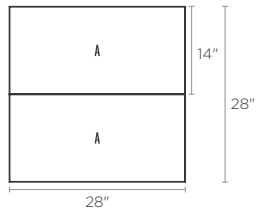

Stonedge
COLLECTION

TRAVERTINA RAW

DESCRIPTION: Cap double-sided **TEXTURE:** Brushed Travertine

PALLET OVERVIEW 12X30

PALLET OVERVIEW 14X28

Specifications per pallet		Imperial	Metric
12X30"	Cubing	32 units	32 units
		80 lin. ft	24.38 m. lin
	Approx. Weight	1 960 lbs	889 kg
	Number of rows	8	
Linear coverage per row		10 lin. ft/row	3.05 lin. m/row

Unit dimensions		in	mm	Units/pallet
	Height	2 1/4	57	32 units
	Depth	11 3/4	298	
	Length	30	762	

Specifications per pallet		Imperial	Metric
14X28"	Cubing	24 units	24 units
		56 lin. ft	17.07 m. lin
	Approx. Weight	1 684 lbs	764 kg
	Number of rows	8	
Linear coverage per row		7 lin. ft/row	2.13 lin. m/row

Unit dimensions		in	mm	Units/pallet
	Height	2 1/4	57	24 units
	Depth	14	356	
	Length	28	711	

COMPATIBLE WALLS

See page 207 for product compatibility.

NOTES

By placing two units side by side, you will obtain a 28" pillar cap.